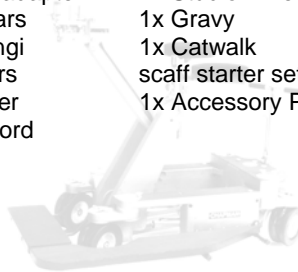

Hybrid Accessories Trolley

1x Low Shot Bracket	1x Set Track Wheels	1x Low boards
1x Rotating Offset	1x Satchler adapter	4x Studio Wheels
1x High boards	2x Lifting Bars	1x Gravy
1x bump Stop	1x 24" Ubangi	1x Catwalk
12" Moy Riser	1x Push Bars	scaff starter set
2x Seats	1x Seat Riser	1x Accessory Pouch
1x Charger Pack	1x Power Cord