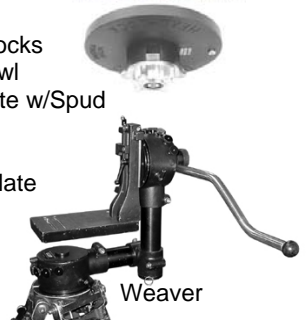

Accessories

1 x Bazooka Base	Ladder Rig
Spider Hi Hat	2 x Cardellini Headlocks
1 x Ladder Cam and Spud	2 x Sachtler Half Bowl
1 x Double Paddle mounts	1 x Triangle Flat Plate w/Spud
1 x Short Ubangy (offset w/ Spud)	
1 x Rocking Plate	1 x Cine Saddle
1 x Steadi Bag	1 x Adjustable Tilt Plate
1 x Shaker Head	2 x Headlocks
1 x Adjustable Offset	1 x 3 Way Leveler
1 x 6" Riser	1 x 12" Riser
7 x Magic Arms	4 x Paddle mount
1 x Trophy Bowl	1 x Offset Bowls
2 x 2100x900, 1x 1300x600 Tracking Platforms	

The Cardellini Head-Lock

Safety

Lexan Safety Sheets, Various sizes 6mm 4x4, 4x2, 2x2, 2x1

Black outs

Large quantity of Blacks including Wool/ Moleskins and Velvet

all large Blacks

$ 100/ea

1x 20x 20 Moleskin

1x 20x 12 Moleskin

4x 20x12 Wool

1x 10x 10 Moleskin

2x 15x 15 Moleskin

1x 10x 10 Moleskin

1x 12x 12 Deep Shooting Velvet

Large amount of Washing

2x 4'x4' Floppy's

1 x 6x2 Floppy Meat axe

Weather Protection

2 x 3.0m x 3.0m Quikshade canopy (Black)

2x Quikshade Canopy Sides

3 x 1.5 m Ø Umbrellas

Variety of Tarpaulins

2 x Roll Black Plastic

Shot Bags

100x 12 kg Black / White Shot Bags

10x 12 kg Blue/White Shot Bags

4x 8 kg Sand Bags

4x Marker Bags