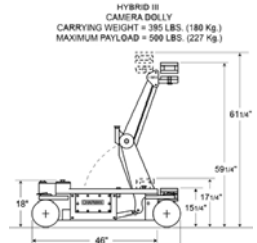

The Cardellini Head-Lock

Track

100 foot Precision Black Track
incl 50' extendable to 1m for Cranes in 8' lengths plus 5', 3' lengths
6x Black Track Curves = 180°

Tracking Boards and covers always available in the Truck

Dollies

Chapman Hybrid III

Two steering modes crab / conventional
 weight: 180 kg 5 lifts per charge
 lift capacity: 220kg
 width: 680mm to 812mm
 length: 1370 mm
 maximum elevation (w/o riser) 1600 mm
 minimum elevation (low level head) 140mm