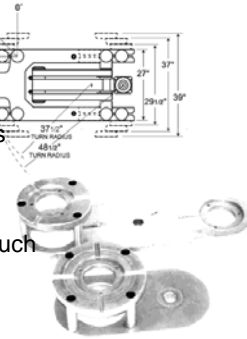

Hybrid Accessories Trolley

1x Low Shot Bracket	1x Set Track Wheels	1x Low boards
1x Rotating Offset	1x Satchler adapter	4x Studio Wheels
1x High boards	2x Lifting Bars	1x Gravy
1x bump Stop	1x 24" Ubangi	1x Catwalk
12" Moy Riser	1x Push Bars	scaff starter set
2x Seats	1x Seat Riser	1x Accessory Pouch
1x Charger Pack	1x Power Cord